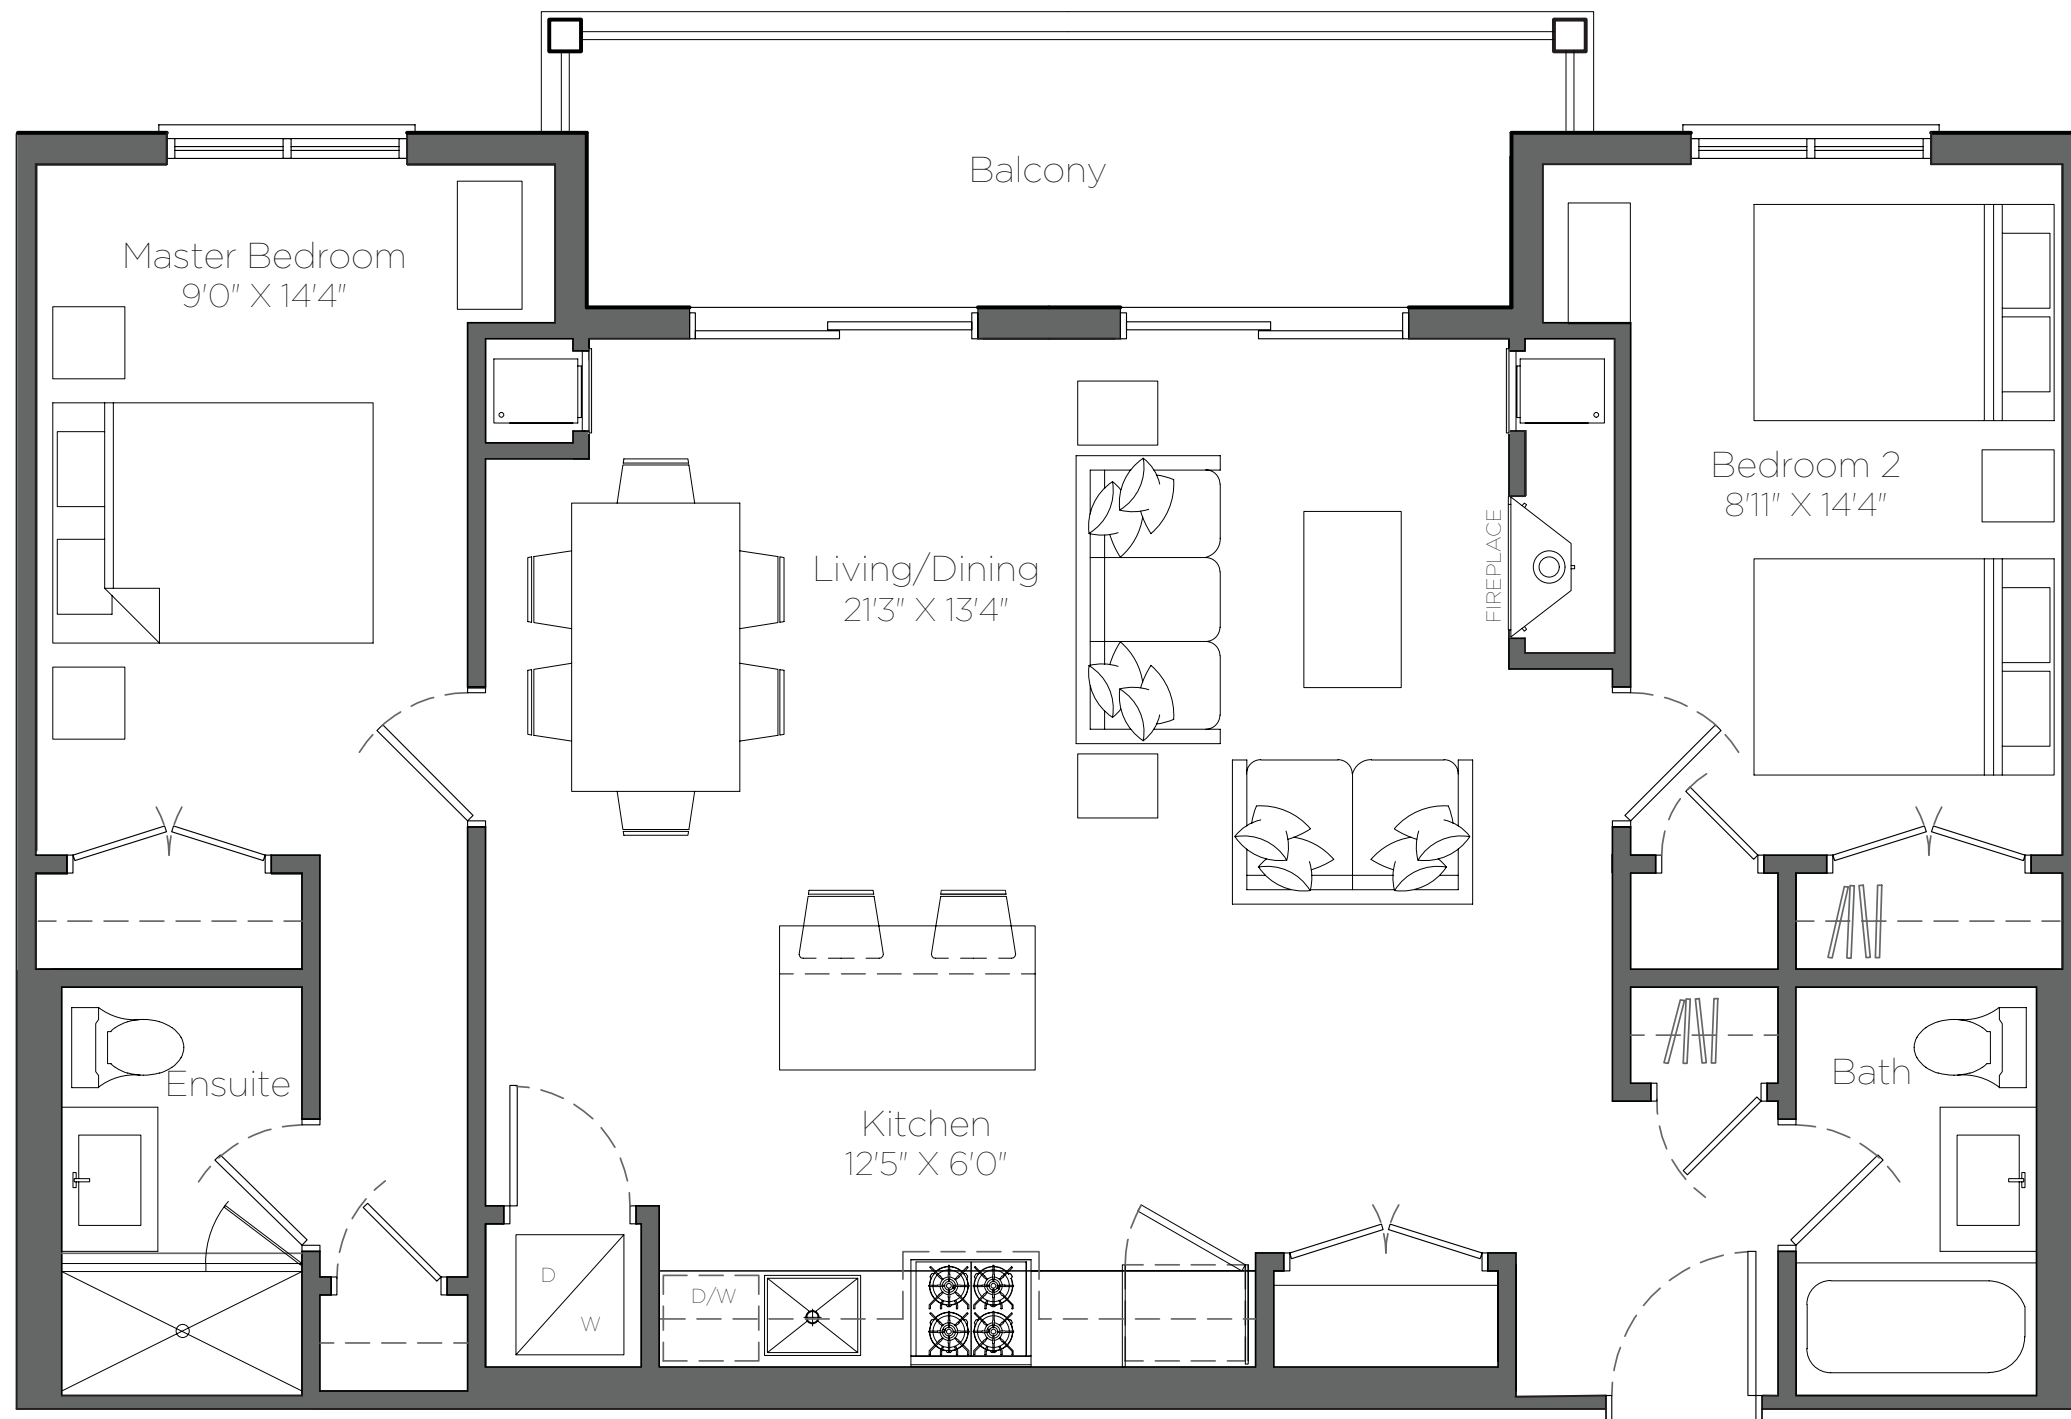

# THE ALGONQUIN

TWO BEDROOMS  
1092 TOTAL SQ. FT.  
COMBINED UNITS 134-136

DEERHURST  
LAKESIDE LODGE

\* Plans, illustrations and elevations are artist's renderings and may contain options that are not standard on all models. Variations in finishing materials and/or colours may occur. All furnishings are inserted for illustration purposes only. Stated dimensions and square footage are approximate and should not be used as exact representation. We do not in any way warrant or guarantee the accuracy of the floor plan information and layout, and measurements may contain errors and omissions. E.&O.E.

Balcony plans are subject to change. Barrier Free option may be available.